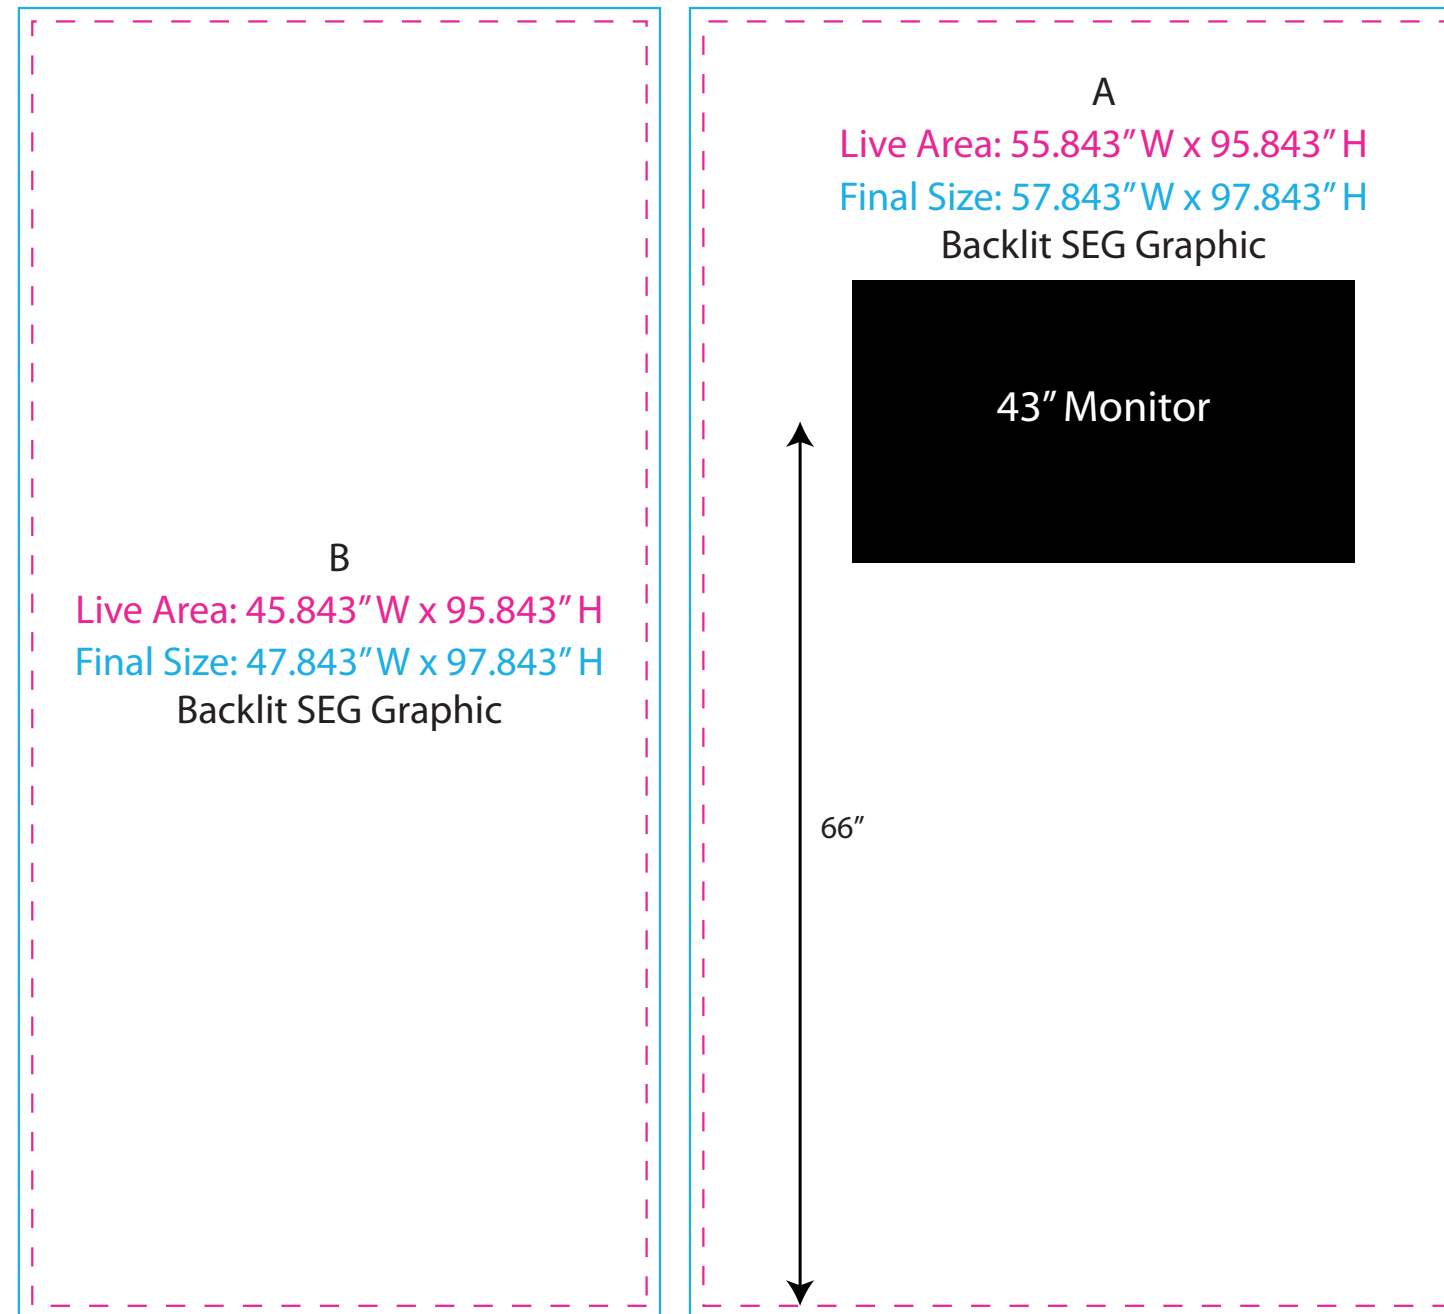

# Graphic Template

NOTE: All Raster Art (jpg, tiff,psd, png, etc.) must be at least 100 dpi at print size.  
Standard kits are often customized. Please check with Customer Service to ensure that this template matches your specific job.