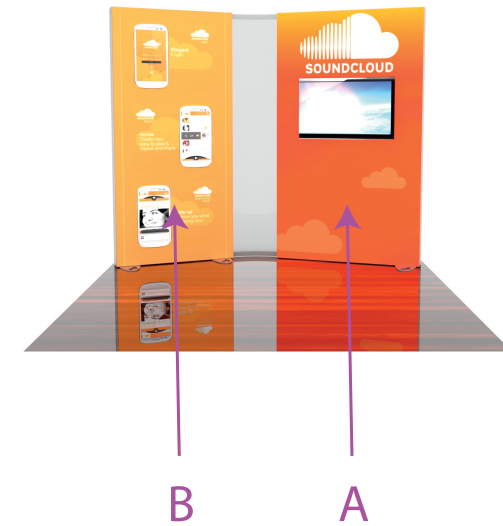

# Graphic Template

NOTE: All Raster Art (jpg, tiff,psd, png, etc.) must be at least 100 dpi at print size.  
Standard kits are often customized. Please check with Customer Service to ensure that this template matches your specific job.